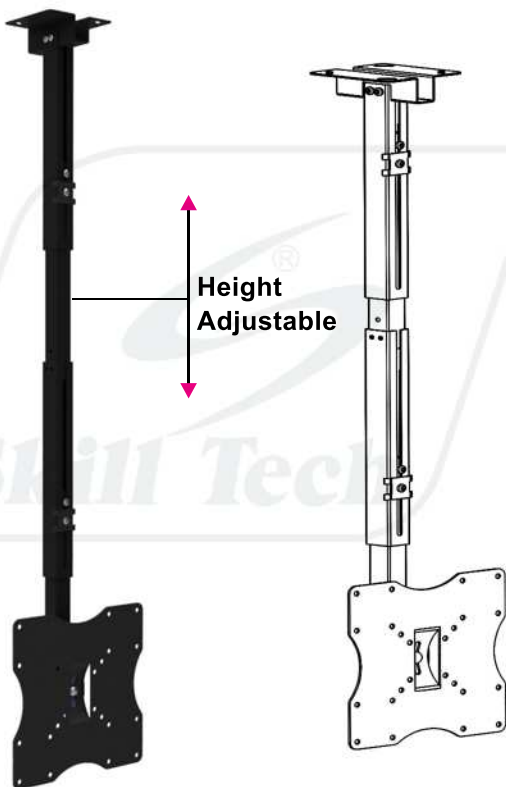

# SH 22C

## Tv Ceiling Mount

Fits most 17"~43"

NO MORE WALL SPACE?  
**NO MORE PROBLEM !**

**Cable Management**  
keeps everything organized.

**Tilt VESA Plate**  
provides the optimal viewing angle.

Curved Monitor

Weight Capacity

**25 Kgs**

Cable Management

Screen Size

**17"~43"**

Tilt Range

**0 ~ -15°**

VESA Compatible