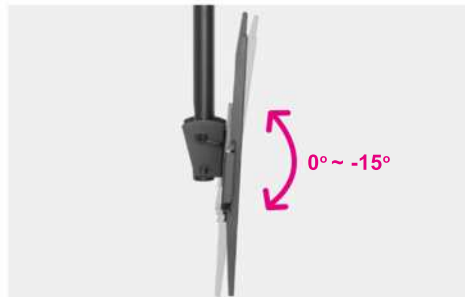

## Tv Ceiling Mount

Fits most 17"~43"

NO MORE WALL SPACE?  
**NO MORE PROBLEM !**

**Cable Management**  
keeps everything organized.

**Tilt VESA Plate**  
provides the optimal viewing angle.

Curved Monitor

Weight Capacity

**25 Kgs**

Cable Management

Screen Size

**17"~43"**

Tilt Range

**0 ~ -15°**

VESA Compatible